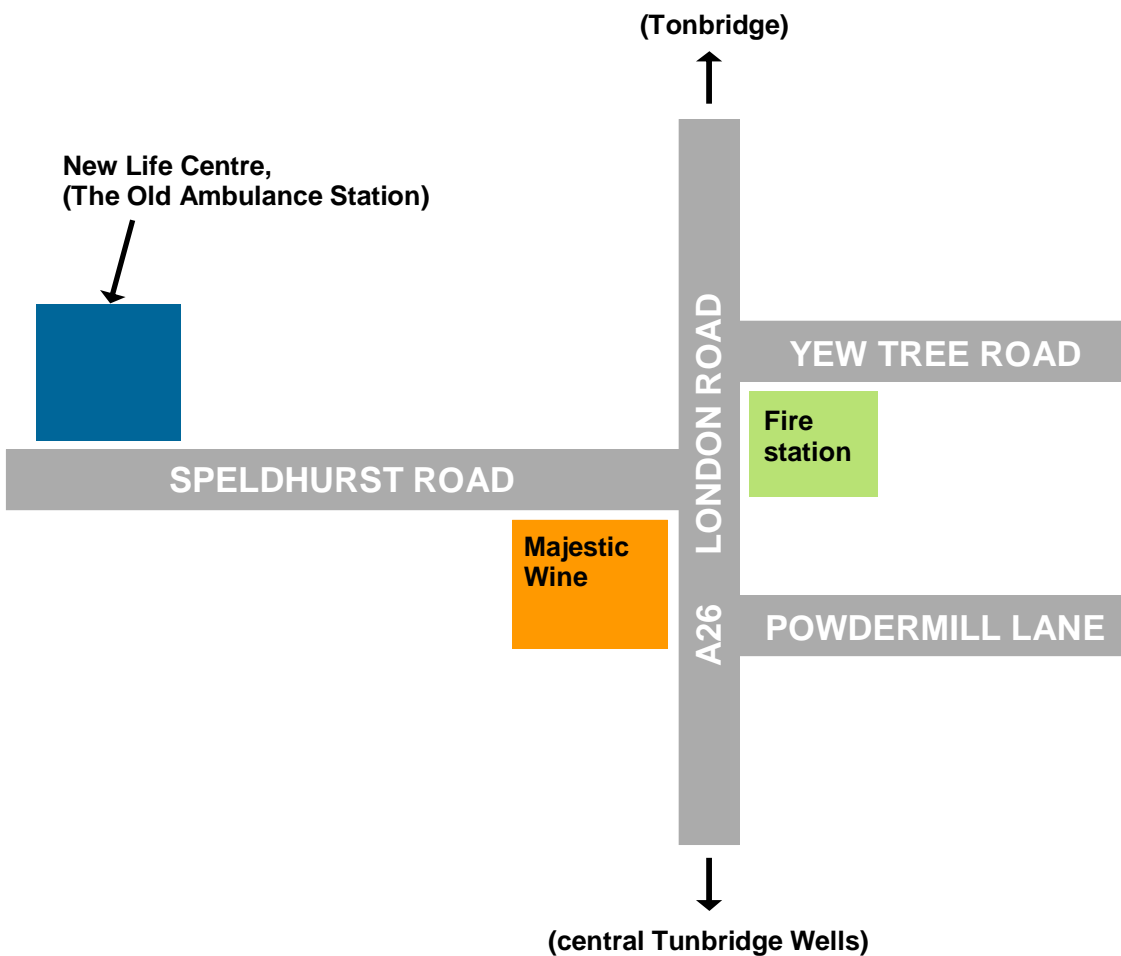

## Directions from central Tunbridge Wells:

- Follow the A26 through Tunbridge Wells heading towards Southborough and Tonbridge
- Eventually you will pass the Tunbridge Wells Sports Centre (on your left) and the Cross Keys pub (on your right)
- At the next traffic lights turn left (just after the Majestic Wine store) onto Speldhurst Road
- After approximately 300 yards you will see New Life Centre on your right.

## Directions from Tonbridge and Southborough:

- Follow the A26 through Southborough heading towards Tunbridge Wells
- Pass Tesco Express (on your left)
- Immediately after you pass the fire station (on your left) turn right at the traffic lights onto Speldhurst Road (just before the Majestic Wine store)
- After approximately 300 yards you will see New Life Centre on your right.